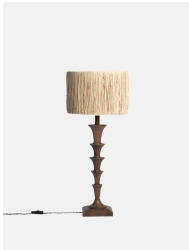

SOHO HOME

Raffia Shade, 30cm

£125 Regular

£106 Membership

Sizes

30cm, 40cm

Product details

- Shade in natural, hand-tied raffia
- Hand made in Portugal
- Rustic style inspired by our beach Houses

Dimensions

H21 x W30 x D30cm / H8.3 x W11.8 x D11.8"

Weight

0.51kg / 1.1lbs

Details

Material: Raffia

Care Instructions: Remove dust by wiping with a dry microfiber cloth or using a vacuum cleaner attachment.