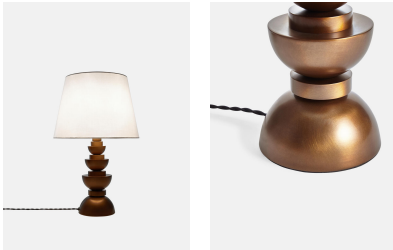

SOHO HOME

Elena Bronze Table Lamp

£185 Regular

£157 SOHO HOME+

Product details

Our Elena table lamp is inspired by the lamps in the bedrooms at Soho House Barcelona. It has a white linen shade and a striking stacked bronze finish base.

- Table lamp with off white linen shade
- Bronze finish base with stacked design
- Pair with Tala E14 bulb
- Inspired by the lamps at Soho House Barcelona

Dimensions

Height :45 cm

Width :34 cm

Depth :28 cm

Details

Dimensions: H46 x D28cm

Shade: H20 x D28cm

Base: H28 x D12cm

Materials: Iron, linen

Bulb Type: Edison Screw, E14 40W (Halogen 28W, LED 6W)

Number of Bulbs Required: 1

Self Assembly: No