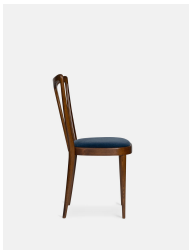

SOHO HOME

Pair Of Floyd Dining Chairs, Indigo Mohair

£910 Regular

£774 SOHO HOME+

Available in

Ink

Mustard

Ochre

Orange

Sage

Product details

- Mid Century style dining chair with upholstered seat
- Curved seat back
- Solid beech wood frame
- Seat upholstered in mohair
- Inspired by the chairs at White City House

Dimensions

Height :92.5 cm

Width :42.5 cm

Depth :42.5 cm

Details

Dimensions: H92.5 x W42.5cm

Seat Depth: 43cm

Seat Height: 50cm

Fabric: Mohair