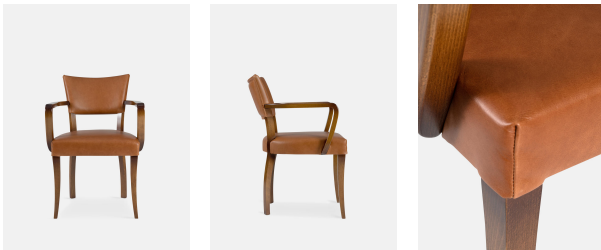

## Molina Dining Chair With Arms, Leather, Dark Wood

£525 Regular

£446 SOHO HOME+

### Product details

A House hero, you'll find our comfy upholstered dining chair everywhere from High Road House to Soho House Berlin, as well as a vintage version in Kettner's Townhouse. The chair is made in Italy and upholstered in cotton velvet.

- Dining chair with upholstered seat and back
- Curved wooden arms
- Dark beech wood frame
- Inspired by the vintage dining chairs at Kettner's Townhouse

### Details

Dimensions: W60 x H78.5cm  
Arm Height: 66.5cm  
Seat Height: 48cm  
Seat Depth: 51.5cm  
Fabric: Cotton  
Frame: Beech  
Seat: Webbed  
Assembly Required? No  
Cushion Removable? No  
Care Instructions: Professional upholstery cleaner only