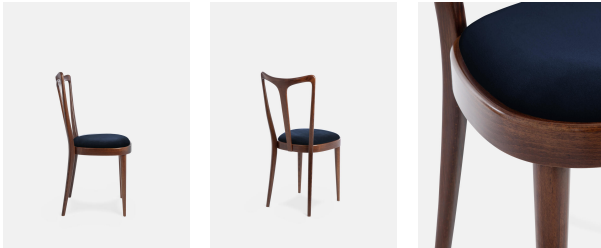

SOHO HOME

Pair Of Floyd Dining Chairs, Ink Velvet

£795 Regular

£676 SOHO HOME+

Available in

Ink

Mustard

Ochre

Orange

Sage

Product details

- Mid Century style dining chair with upholstered seat
- Curved seat back
- Solid beech wood frame
- Seat upholstered in velvet
- Inspired by the chairs at White City House

Dimensions

Height :92.5 cm

Width :42.5 cm

Depth :42.5 cm

Details

Dimensions: H92.5 x W42.5cm

Seat Depth: 43cm

Seat Height: 50cm

Fabric: Mohair