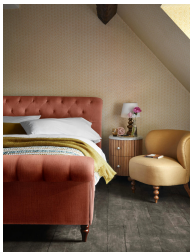

Product details

Our versatile Dolly chair is perfect for low-level dining or tucked under a dressing table.

Upholstered in linen or velvet, its turned bobbin legs add a decorative touch.

- Compact upholstered chair
- Turned bobbin style front legs
- Fixed seat and back
- Works well for low level dining, or in a living room or bedroom

Dimensions

Height :75.6 cm

Width :67.3 cm

Depth :72.4 cm

Details

Dimensions: H67 x W72 x D76cm

Weight: 17.7kg

Frame: Birch