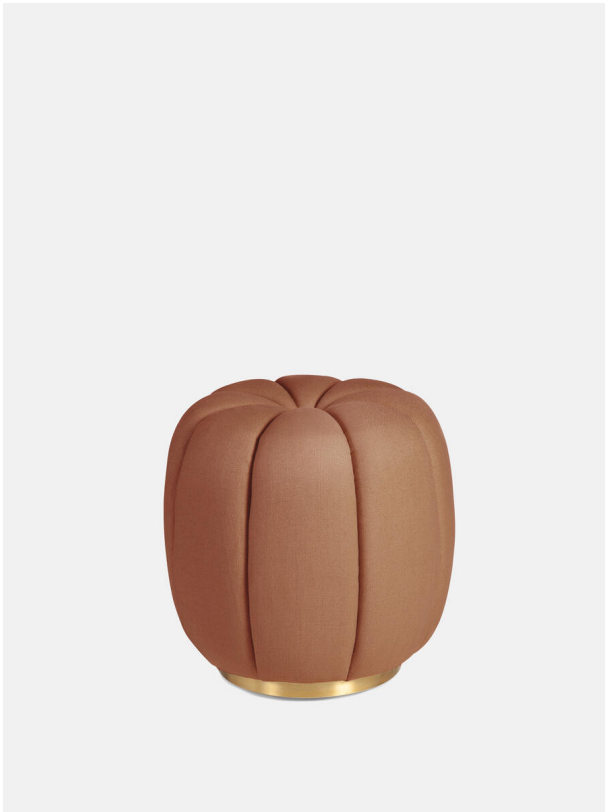

## Sofia Footstool, Dahlia Linen

£450 Regular

£383 SOHO HOME+

### Product details

Inspired by the footstools found in the club spaces and bedrooms at Soho House Barcelona and Kettner's in Soho, our compact Sofia footstool makes ideal extra seating for unexpected guests.

- Round 'pumpkin' footstool
- Available in linen or velvet
- Inspired by footstools in Soho House Barcelona and Kettner's

### Dimensions

Height :43.18 cm

Width :46.35 cm

Depth :46.35 cm

Weight :7.6 kg