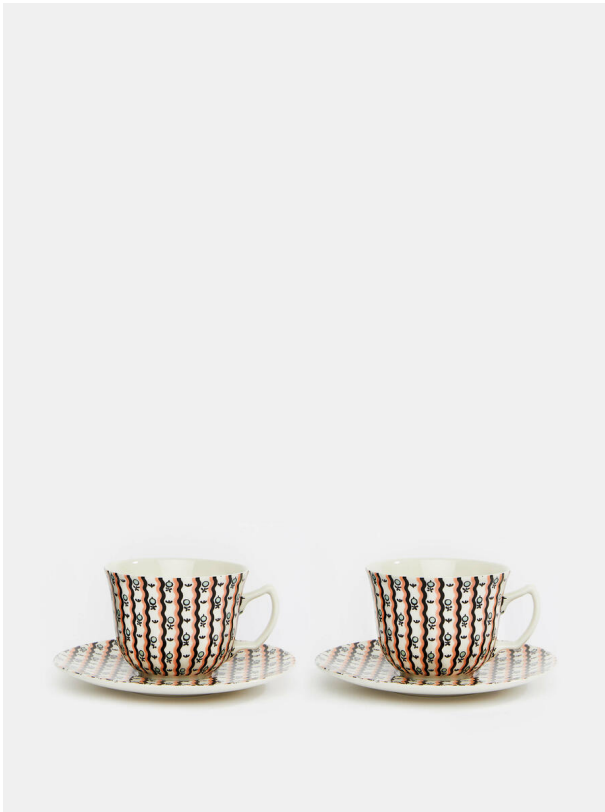

SOHO HOME

Aida Teacup & Saucer, Set Of Two

£45 Regular

£38 SOHO HOME+

Product details

With a design that is influenced by the vintage ceramics seen throughout Soho House Berlin, this eclectic set includes all the tableware you need for a traditional afternoon tea or breakfast in bed.

- Set of two bone china teacups and saucers
- Print influenced by a vintage design
- Inspired by Soho House Berlin

Dimensions

Height :10.8 cm

Width :15.24 cm

Depth :6.67 cm

Details

Dimensions:

Cup: H10.8cm x W8.89cm x D6.67cm