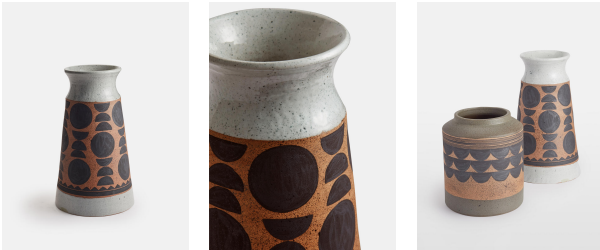

## Ornella Vase Tall

£105 Regular

£89 SOHO HOME+

### Product details

Inspired by the vintage ceramics found throughout Soho Warehouse, our tall Ornella vase is hand-painted with circles and semi-circles. Speckled matte and gloss glazes enhance the tactile nature of the piece, which makes a bold statement on a shelf or sideboard.

- Tall ceramic vase with hand-painted design
- Speckled gloss and matt glazes
- Crafted in Vietnam
- Inspired by Soho Warehouse

### Details

Dimensions: H30 x W14 x D14cm / 11 x 5 x 5"  
Weight: 3kgs  
Materials: Ceramic