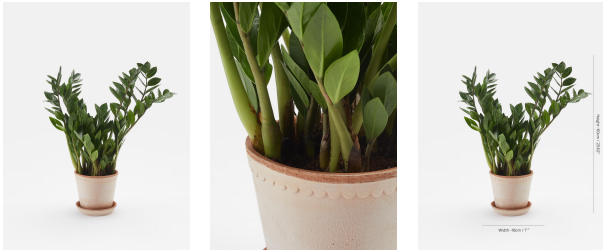

SOHO HOME

Zz Plant & Helena Rose Pot

£60 Regular

£51 SOHO HOME+

Product details

The thick, waxy green leaves of the ZZ plant will add instant impact to any room. Low maintenance, the plant can store water and nutrients for a long period of time and can handle low levels of light. It comes in a rose terracotta pot, designed with a drainage hole and saucer to keep your plant happy and healthy.

- Can handle low light levels
- Water every two weeks, allowing soil to dry out completely between watering
- Toxic to pets
- Easy care
- Comes in a terracotta pot

Dimensions

H60 x W18 x D18cm / H23.6 x W7.1 x D7.1"