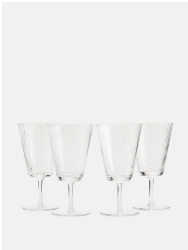

SOHO HOME

Fluted Wine Glass, Set Of Four

£60 Regular

£51 SOHO HOME+

Product details

- Set of four wine glasses
- Textured, fluted exterior
- Mouth blown glass
- Due to their crafted nature, each glass has a unique finish
- Ideal for casual, everyday use

Please note, our glassware sets are not housed in gift boxes and come individually wrapped in recyclable brown packaging.

Dimensions

H64 x W33.6 x D33.6cm / H25.2 x W13.2 x D13.2"

Weight

0.7kg / 1.5lbs

Details