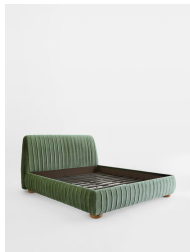

Vivienne Bed, King, Velvet Deep Green Uk

£2,795 Regular

£2,376 SOHO HOME+

Sizes

Double, Emperor, Super King, King

Available in

-  Velvet Cinnamon
-  Velvet Deep Green
-  Velvet Fern
-  Velvet Honey
-  Velvet Indigo

Product details

Inspired by our members' most-loved Vivienne sofa, the Vivienne bed is fully upholstered in velvet with pleated stitch detailing and oversized wooden bun feet. Make it the focal point of your bedroom to ground your sleeping space.

- Velvet king bed
- Fully upholstered in cotton velvet
- Oversized solid oak bun feet
- Pleated stitch detailing
- Available in four sizes

Dimensions

Height :115 cm

Width :168 cm

Depth :231 cm

Weight :96 kg

Details

Product dimensions: H115 x W168 x D231cm

Headboard height: 108cm

Under bed clearance: 6cm

Removable legs: Yes

Frame: FSC certified Birch and Engineered
hardwood

Foot: FSC certified Oak

Fabric: Velvet