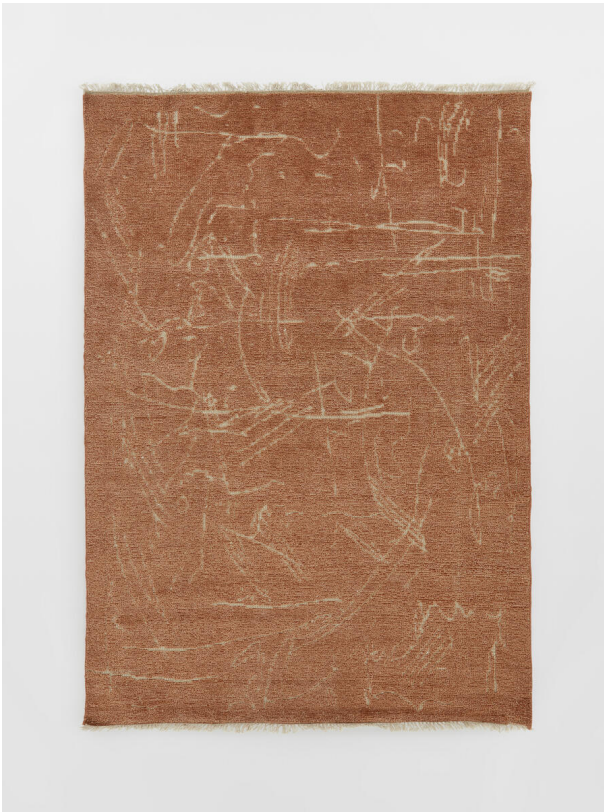

SOHO HOME

Alness Rug, Rust, 200 X 300cm

£1,580 Regular

£1,264 SOHO HOME+

Sizes

200 x 300cm

Product details

The Alness rug reflects the warm, rich tones seen throughout Soho House Rome. Constructed from a wool-viscose blend, the rug has a short pile with a subtle sheen to accentuate the abstract, hand-drawn calligraphic motifs created by our in-house team.

Wool-viscose rug Rust tones Short pile Viscose sheen Hand-drawn scribbles transferred onto fabric Inspired by Soho House Rome

Dimensions

H200 x W300 x D3cm / H118.1 x W79 x D1"

Weight

20kg / 44.1lbs

Details

Material: 58% Wool, 42% Viscose

Care Instructions: Vacuum regularly on a low setting. Do not use heavy duty vacuums. Blot spills immediately with a soft, dry cloth, spot clean with mild soap if needed; occasional professional cleaning may be required. Do not dry clean. If loose end appears, do not pull; Instead clip with scissors and tie a knot at the loose ends. Avoid direct exposure to sunlight. Rotate rug occasionally to equalize wear, if the rug gets wet, place it on a flat surface to dry. Store your rug by rolling, and wrap with cloth for protection. Rug pad recommended.