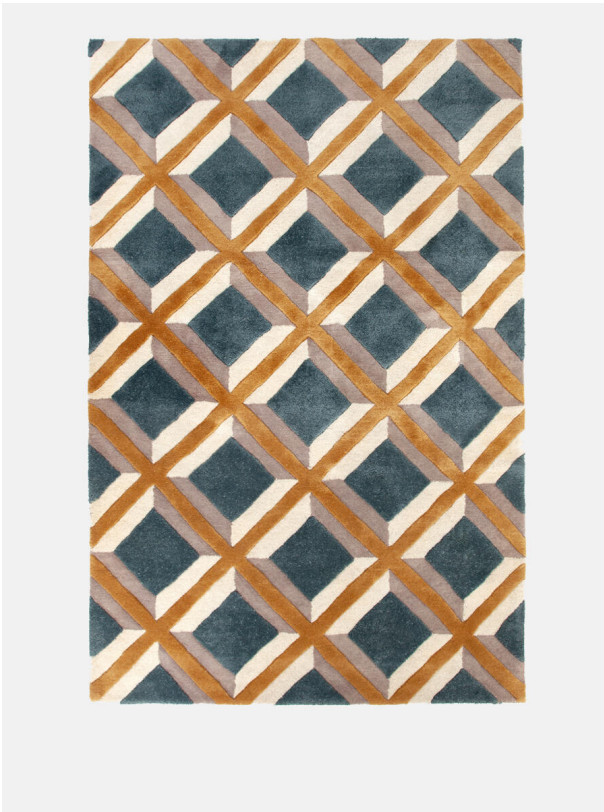

SOHO HOME

Jordaan Rug 170 X 240 Cm

£795 Regular

£676 SOHO HOME+

Sizes

120 x 180cm, 240 x 300cm, 240 x 340cm, 250 x 250cm

Product details

- Wool rug with geometric woven design
- Contrasting high and low pile gives a three dimensional texture
- Handtufted with handspun wool
- Seen in the Tiny bedrooms at Soho House Amsterdam

Dimensions

Height :170 cm

Width :240 cm

Depth :2 cm

Details

Dimensions: 170 x 240 cm / 67" x 94"

Fabric: 100% wool, cotton backing

Care Instructions: Vacuum your rug on a low-power setting and avoid using the brush. Remove liquid spills immediately by blotting with a clean, un-dyed cloth. The oil in the wool naturally repels dirt but professional rug cleaning is recommended for hard-to-remove stains. Avoid exposing your rug to direct or continuous sunlight. Use with rug underlay and with rug protectors under legs of heavy furniture. Do not pull loose ends, cut them with scissors and tuck them back into the rug's weave to prevent fraying. Turn your rug around occasionally to equalise wear.