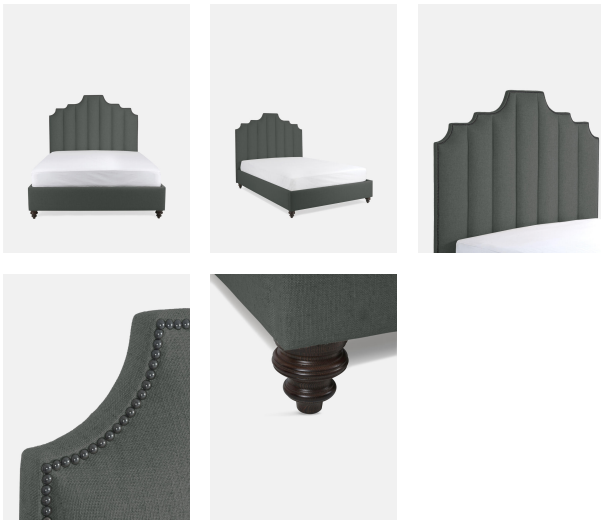

Gerrard Bed, Double, Linen Loden

£3,405 Regular

£2,894 SOHO HOME+

Sizes

Double, Emperor, King, Super King

Available in

- | | |
|---|--|
|  Linen Antelope |  Linen Dahlia |
|  Linen Dark Navy |  Linen Light Grey |
|  Linen Loden |  Linen Natural |
|  Velvet Burgundy |  Velvet Cream |
|  Velvet Forest |  Velvet Lichen |
|  Velvet Navy |  Velvet Ochre |
|  Velvet Rose Water |  Velvet Rust |
|  Velvet Slate |  Velvet Teal |

Product details

At our Houses, we take sleep seriously. Designed for our new bedrooms at Babington House in Somerset, the Gerrard bed has a fluted headboard and frame that can be upholstered in velvet or linen, in a variety of colours. Each one is entirely handmade in the UK by skilled craftsmen.

- Bedstead upholstered in linen
- Bedstead includes headboard, frame and slats
- Upholstered headboard with fluted panel detail
- Mattress is not included and can be purchased separately
- Handmade in the UK

Dimensions

Height :161 cm
Width :145 cm
Depth :204 cm
Weight :85 kg

Details

Dimensions: H161 x W145 x D204cm

Material: Linen

Frame: Engineered hardwood

Feet: Birch

Care Instructions: Wipe with a clean dry cloth,
avoid abrasive cleaning products