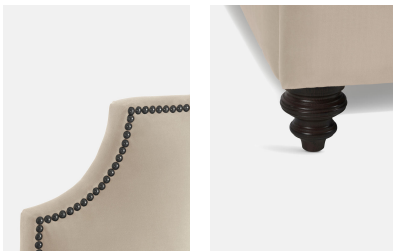

Gerrard Bed, Emperor, Velvet Cream

£3,495 Regular

£2,971 SOHO HOME+

Sizes

Double, Emperor, King, Super King

Available in

- | | |
|--|---|
|  Linen Antelope |  Linen Dahlia |
|  Linen Dark Navy |  Linen Light Grey |
|  Linen Loden |  Linen Natural |
|  Velvet Burgundy |  Velvet Forest |
|  Velvet Lichen |  Velvet Navy |
|  Velvet Ochre |  Velvet Rose Water |
|  Velvet Rust |  Velvet Slate |
|  Velvet Teal | |

Product details

At our Houses, we take sleep seriously. Designed for our new bedrooms at Babington House in Somerset, the Gerrard bed has a fluted headboard and frame that can be upholstered in velvet or linen, in a variety of colours. Each one is entirely handmade in the UK by skilled craftsmen.

- Bedstead upholstered in linen
- Bedstead includes headboard, frame and slats
- Upholstered headboard with fluted panel detail
- Mattress is not included and can be purchased separately
- Handmade in the UK

Dimensions

Height :161 cm

Width :210 cm

Depth :214 cm

Details

Dimensions: H161 x W210 x D214cm

Material: Velvet

Frame: Engineered Hardwood