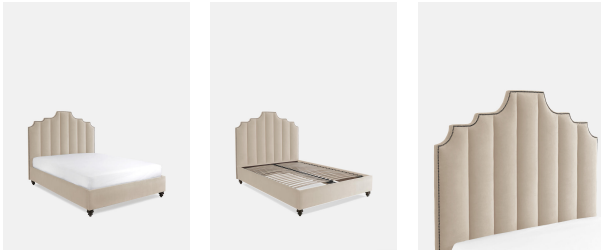

Gerrard Bed, Emperor, Velvet Cream

£3,495 Regular

£2,971 SOHO HOME+

Sizes

Double, Emperor, King, Super King

Available in

- | | |
|--|---|
|  Linen Antelope |  Linen Dahlia |
|  Linen Dark Navy |  Linen Light Grey |
|  Linen Loden |  Linen Natural |
|  Velvet Burgundy |  Velvet Forest |
|  Velvet Lichen |  Velvet Navy |
|  Velvet Ochre |  Velvet Rose Water |
|  Velvet Rust |  Velvet Slate |
|  Velvet Teal | |

Product details

At our Houses, we take sleep seriously. Designed for our new bedrooms at Babington House in Somerset, the Gerrard bed has a fluted headboard and frame that can be upholstered in velvet or linen, in a variety of colours. Each one is entirely handmade in the UK by skilled craftsmen.

- Bedstead upholstered in linen
- Bedstead includes headboard, frame and slats
- Upholstered headboard with fluted panel detail
- Mattress is not included and can be purchased separately
- Handmade in the UK

Dimensions

Height :161 cm

Width :210 cm

Depth :214 cm

Details

Dimensions: H161 x W210 x D214cm

Material: Velvet

Frame: Engineered Hardwood