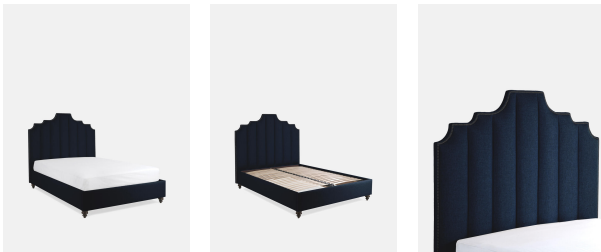

Gerrard Bed, Super King, Linen Dark Navy

£3,495 Regular

£2,971 SOHO HOME+

Sizes

Double, Emperor, King, Super King

Available in

- | | |
|--|---|
|  Linen Antelope |  Linen Dahlia |
|  Linen Dark Navy |  Linen Light Grey |
|  Linen Loden |  Linen Natural |
|  Velvet Burgundy |  Velvet Forest |
|  Velvet Lichen |  Velvet Navy |
|  Velvet Ochre |  Velvet Rose Water |
|  Velvet Rust |  Velvet Slate |
|  Velvet Teal | |

Product details

At our Houses, we take sleep seriously. Designed for our new bedrooms at Babington House in Somerset, the Gerrard bed has a fluted headboard and frame that can be upholstered in velvet or linen, in a variety of colours. Each one is entirely handmade in the UK by skilled craftsmen.

- Bedstead includes headboard, frame and slats
- Upholstered headboard with fluted panel detail
- Mattress is not included and can be purchased separately
- Handmade in the UK

Dimensions

Height :161 cm
Width :190 cm
Depth :214 cm

Details

Dimensions: H161 x W190 x D214cm

Material: Linen

Frame: Engineered hardwood

Feet: Birch

Care Instructions: Wipe with a clean dry cloth,
avoid abrasive cleaning products