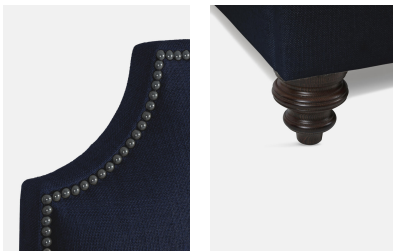

Gerrard Bed, Super King, Linen Dark Navy

£3,495 Regular

£2,971 SOHO HOME+

Sizes

Double, Emperor, King, Super King

Available in

- | | |
|--|---|
|  Linen Antelope |  Linen Dahlia |
|  Linen Dark Navy |  Linen Light Grey |
|  Linen Loden |  Linen Natural |
|  Velvet Burgundy |  Velvet Forest |
|  Velvet Lichen |  Velvet Navy |
|  Velvet Ochre |  Velvet Rose Water |
|  Velvet Rust |  Velvet Slate |
|  Velvet Teal | |

Product details

At our Houses, we take sleep seriously. Designed for our new bedrooms at Babington House in Somerset, the Gerrard bed has a fluted headboard and frame that can be upholstered in velvet or linen, in a variety of colours. Each one is entirely handmade in the UK by skilled craftsmen.

- Bedstead includes headboard, frame and slats
- Upholstered headboard with fluted panel detail
- Mattress is not included and can be purchased separately
- Handmade in the UK

Dimensions

Height :161 cm
Width :190 cm
Depth :214 cm