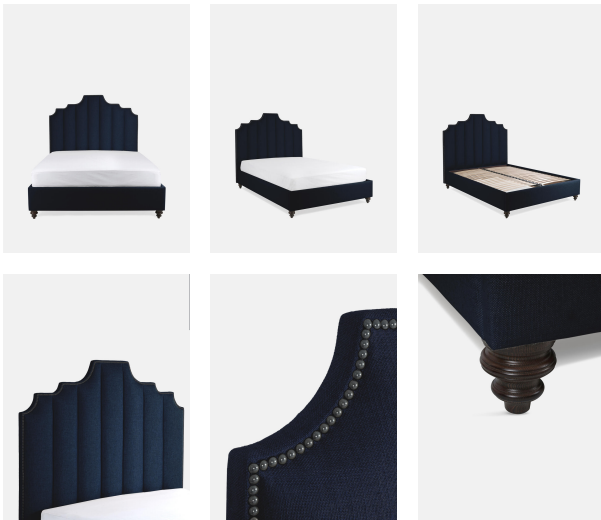

Gerrard Bed, Super King, Linen Dark Navy

£3,895 Regular

£3,311 SOHO HOME+

Sizes

Double, Emperor, King, Super King

Available in

- | | |
|---|--|
|  Linen Antelope |  Linen Dahlia |
|  Linen Dark Navy |  Linen Light Grey |
|  Linen Loden |  Linen Natural |
|  Velvet Burgundy |  Velvet Cream |
|  Velvet Forest |  Velvet Lichen |
|  Velvet Navy |  Velvet Ochre |
|  Velvet Rose Water |  Velvet Rust |
|  Velvet Slate |  Velvet Teal |

Product details

At our Houses, we take sleep seriously. Designed for our new bedrooms at Babington House in Somerset, the Gerrard bed has a fluted headboard and frame that can be upholstered in velvet or linen, in a variety of colours. Each one is entirely handmade in the UK by skilled craftsmen.

- Bedstead includes headboard, frame and slats
- Upholstered headboard with fluted panel detail
- Mattress is not included and can be purchased separately
- Handmade in the UK

Dimensions

H161 x W190 x D214cm / H63.4 x W74.8 x D84.3"