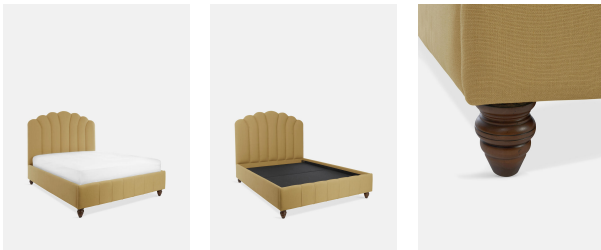

## Manette Bed, Queen, Linen Antelope

£3,595 Regular

£3,056 SOHO HOME+

### Sizes

California King, Full, King, Queen

### Product details

Available in linen and velvet in a range of colours, our upholstered Manette bedstead is inspired by those in the Cosy bedrooms at Kettner's. The fan headboard has an Art Deco feel, with each section outlined by self-colour piping.

### Dimensions

Height :163 cm

Width :173 cm

Depth :229 cm