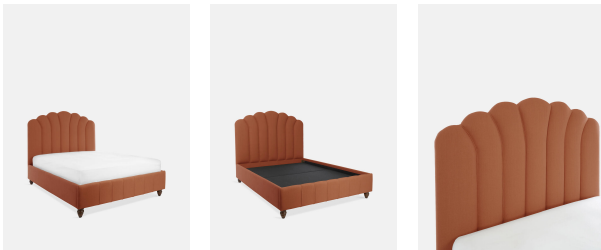

## Manette Bed, Super King, Linen Dahlia

£3,495 Regular

£2,971 SOHO HOME+

### Sizes

Double, Emperor, King, Super King

### Product details

Available in linen and velvet in a range of colours, our upholstered Manette bedstead is inspired by those in the Cosy bedrooms at Kettner's. The fan headboard has an Art Deco feel, with each section outlined by self-colour piping.

### Dimensions

Height :168 cm  
Width :190 cm  
Depth :213 cm