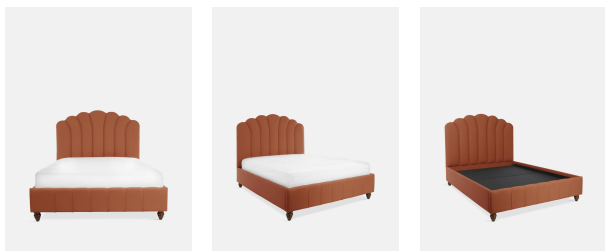

Manette Bed, Super King, Linen Dahlia

£3,895 Regular

£3,311 SOHO HOME+

Sizes

Double, Emperor, King, Super King

Available in

- | | |
|---|--|
|  Linen Antelope |  Linen Dahlia |
|  Linen Dark Navy |  Linen Light Grey |
|  Linen Loden |  Linen Natural |
|  Velvet Burgundy |  Velvet Cream |
|  Velvet Forest |  Velvet Lichen |
|  Velvet Navy |  Velvet Ochre |
|  Velvet Rose Water |  Velvet Rust |
|  Velvet Slate |  Velvet Teal |

Product details

Available in linen and velvet in a range of colours, our upholstered Manette bedstead is inspired by those in the Cosy bedrooms at Kettner's. The fan headboard has an Art Deco feel, with each section outlined by self-colour piping.

- Upholstered bedstead
- Fan headboard outlined with self-colour piping
- Made in England
- Dark stained turned hardwood feet
- Inspired by the beds in the Cosy bedrooms at Kettner's

Dimensions

H168 x W190 x D213cm / H66.1 x W74.8 x D83.9"

Weight

130kg / 286.6lbs

Details

Total Length: 214cm

Total Width: 190cm

Headboard Height: 162cm

Underbed Clearance Height: 11cm

Fabric: 100% Belgian linen