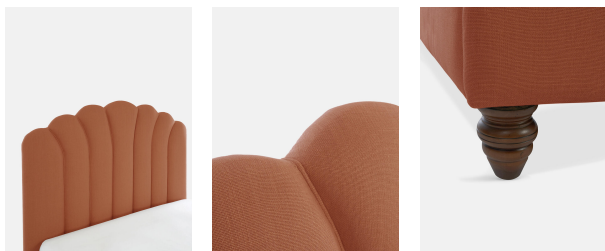

Manette Bed, Super King, Linen Dahlia

£3,895 Regular

£3,311 SOHO HOME+

Sizes

Double, Emperor, King, Super King

Available in

- | | |
|---|--|
|  Linen Antelope |  Linen Dahlia |
|  Linen Dark Navy |  Linen Light Grey |
|  Linen Loden |  Linen Natural |
|  Velvet Burgundy |  Velvet Cream |
|  Velvet Forest |  Velvet Lichen |
|  Velvet Navy |  Velvet Ochre |
|  Velvet Rose Water |  Velvet Rust |
|  Velvet Slate |  Velvet Teal |

Product details

Available in linen and velvet in a range of colours, our upholstered Manette bedstead is inspired by those in the Cosy bedrooms at Kettner's. The fan headboard has an Art Deco feel, with each section outlined by self-colour piping.

- Upholstered bedstead
- Fan headboard outlined with self-colour piping
- Made in England
- Dark stained turned hardwood feet
- Inspired by the beds in the Cosy bedrooms at Kettner's

Dimensions

H168 x W190 x D213cm / H66.1 x W74.8 x D83.9"

Weight

130kg / 286.6lbs

Details

Total Length: 214cm

Total Width: 190cm

Headboard Height: 162cm

Underbed Clearance Height: 11cm

Fabric: 100% Belgian linen