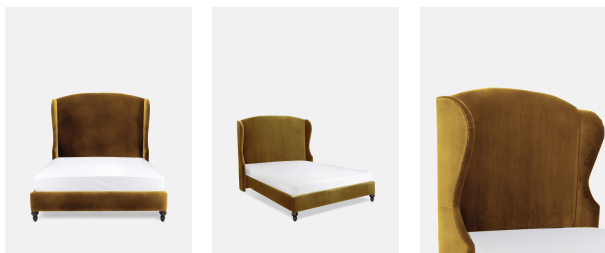

Rivas Bed, Super King, Velvet Ochre

£3,495 Regular

£2,971 SOHO HOME+

Sizes

Double, Emperor, King, Super King

Available in

- | | |
|--|---|
|  Velvet Burgundy |  Velvet Cream |
|  Velvet Forest |  Velvet Lichen |
|  Velvet Navy |  Velvet Ochre |
|  Velvet Rose Water |  Velvet Rust |
|  Velvet Slate |  Velvet Teal |
|  Linen Light Grey |  Linen Antelope |
|  Linen Dahlia |  Linen Dark Navy |
|  Linen Natural |  Linen Loden |

Product details

Our upholstered Rivas bedstead is inspired by the beds in the Marina and Corner bedrooms in Soho House Barcelona, where it's made up with crisp white Frette bed linen and topped with a stripy monochrome throw.

- Velvet upholstered winged bedstead
- Bedstead includes headboard, frame and slats
- Mattress is not included and can be purchased separately
- Hand made in the UK by skilled craftsmen
- Inspired by the beds in the bedrooms at Soho House Barcelona

Dimensions

H160 x W190 x D210cm / H63 x W74.8 x D82.7"

Weight

126kg / 277.8lbs

Details

Frame: Manmade hardwood

Feet: Maple

Fabric: Velvet