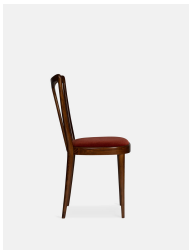

SOHO HOME

Pair Of Floyd Dining Chairs, Rust Mohair (us)

£345 Regular

£276 SOHO HOME+

Available in

Ink

Mustard

Ochre

Orange

Sage

Product details

- Mid-Century style dining chair with upholstered seat
- Curved seat back
- Solid beech wood frame
- Seat upholstered in woven Belgian linen
- Inspired by the chairs at White City House

Dimensions

Height :92.5 cm

Width :42.5 cm

Depth :42.5 cm

Details

Dimensions: H36.4 x W16.7"

Seat Depth: 16.9"

Seat Height: 19.7"